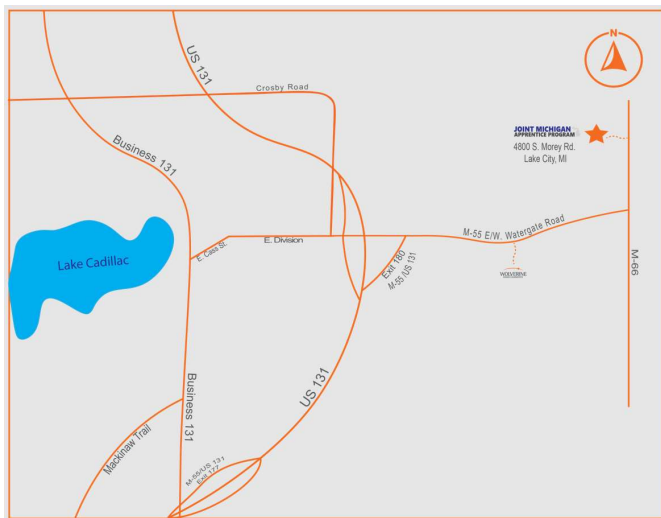

JMAP Class Sessions

Training Facility

Wolverine Training Center

- Address: 4800 S. Morey Road, Lake City, MI 49651
- Single site tailored for utility training
- Centrally located near Cadillac, Michigan
- 30,000 square foot building with 7 classrooms and 2 large indoor training areas
- Four unique lineman training areas on the grounds and room for expansion
- Refrigerators, microwaves, toaster ovens onsite
- Beverages available for purchase